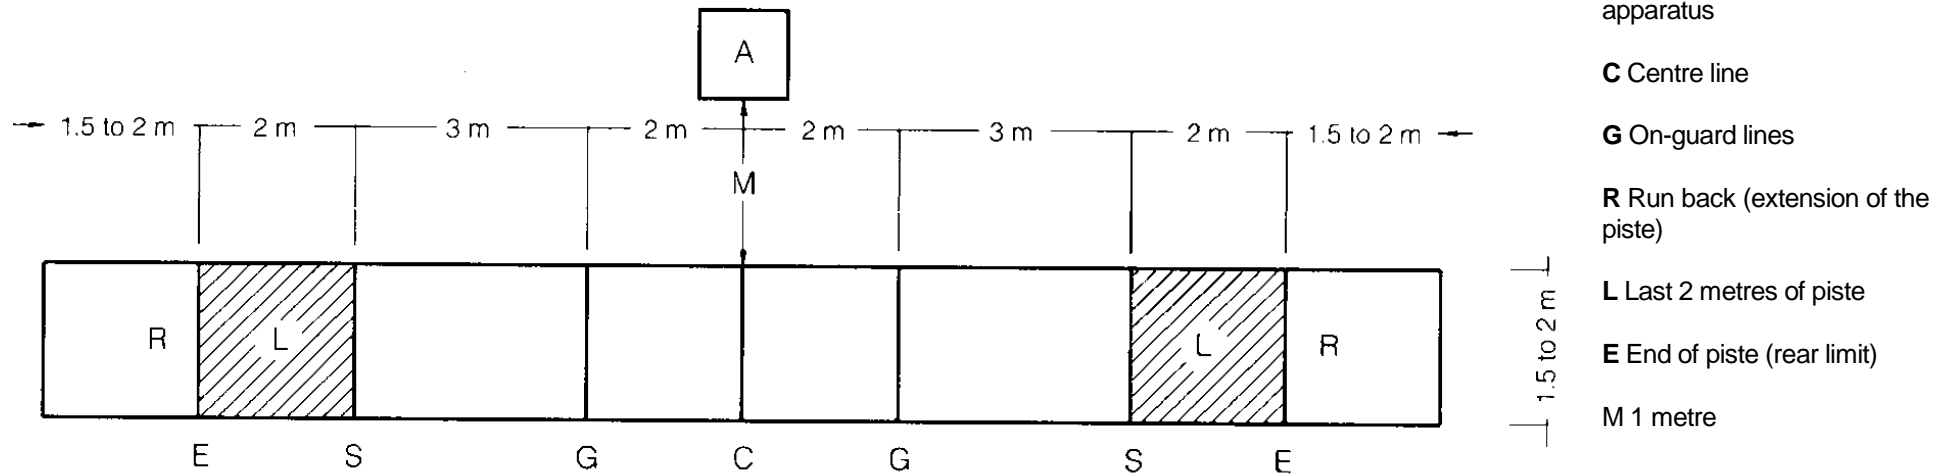

# The piste

The piste is 1.50m to 2 metres wide and 14 metres long NOT including the run back R