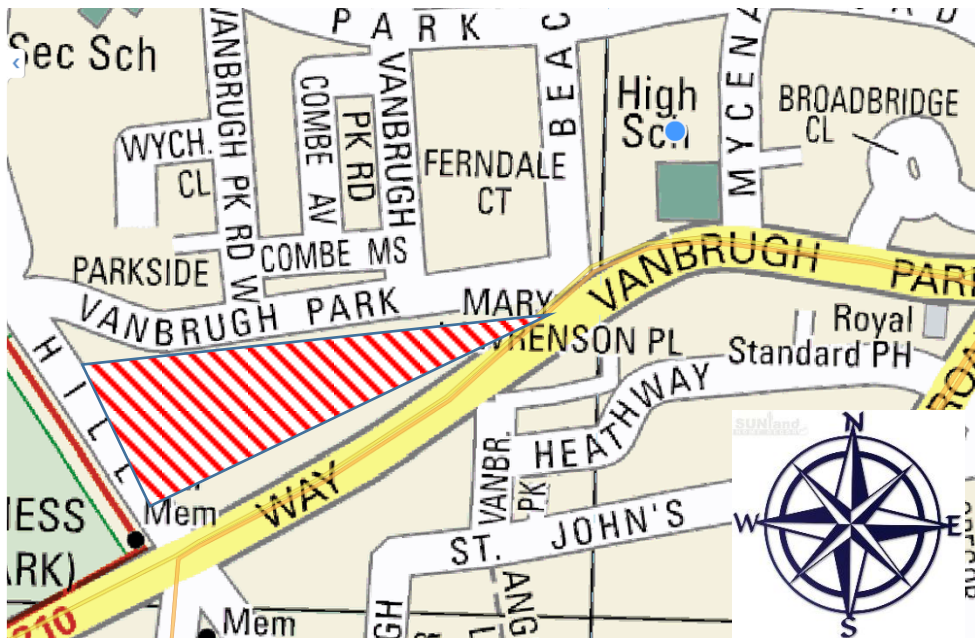

OFF SITE FIRE ASSEMBLY PLAN *

* used in the event of the Tennis Court being inaccessible

All Fencing Coaches, Parents & Children should exit the school via any perimeter gate and head for the red shaded area of the Heath between Charlton Way and Vanbrugh Park